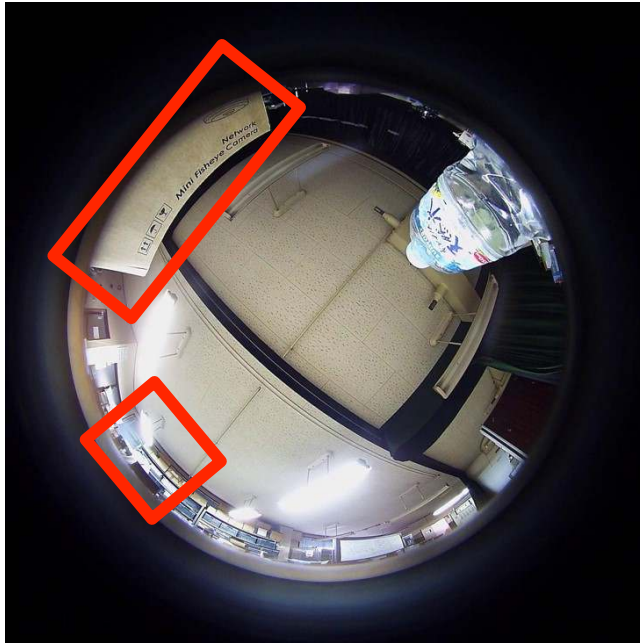

Targeted Distortion Increase (Example)

Fisheye