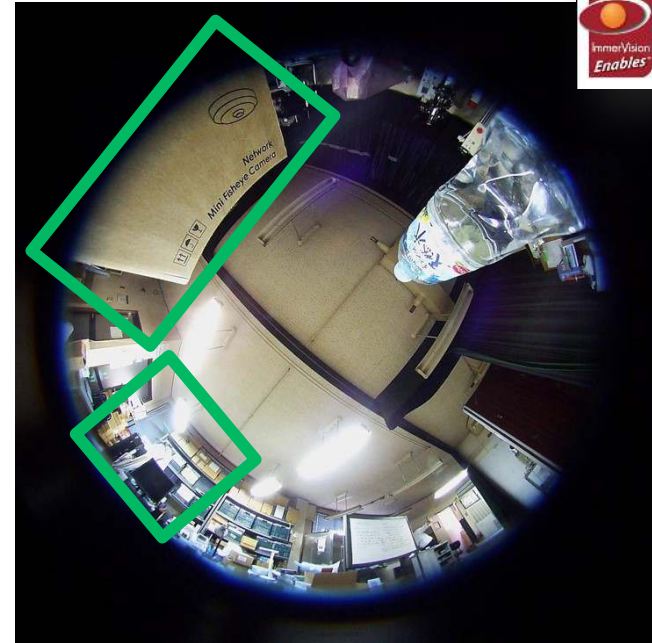

CERTIFIED CAMERAS

CERTIFIED SOFTWARE

Targeted Distortion Increase (Example)

Fisheye

Panomorph

Fisheye

Panomorph

Fisheye

Panomorph Images (raw/original)

Image Projections (dewarped)

DISPARATE SOURCES, CONNECTED VISION

Capture 360 images from disparate sources (drones, cars, smartphones, security cameras, etc)...process with *standardized dewarping engine and matching algorithms.*