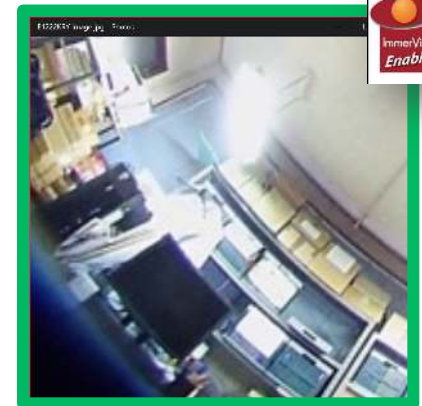

Targeted Distortion Increase (Example)

Panomorph