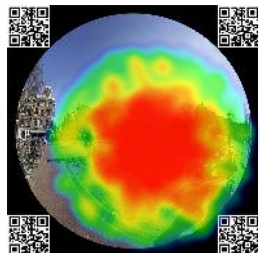

Panomorph Images (raw/original)

Image Projections (dewarped)

DISPARATE SOURCES, CONNECTED VISION

Capture 360 images from disparate sources (drones, cars, smartphones, security cameras, etc)...process with *standardized dewarping engine and matching algorithms.*

ImmerVision Enables 2.0: Live Encoded Information

Image Quality Preserved

Real-Time Update

Image Stabilisation/calibration

Augmented Reality

Viewing Heat Map

Device Data Analytics

Localisation

MOBILE SITUATIONAL AWARENESS

MOBILE APPLICATIONS

Create and share your own high quality immersive VR and 360° content

- Panomorph technology enables the encoding of data directly inside photos and videos for instant sharing and replay on any platform
- The only wide angle optical technology miniaturized for mobile devices.