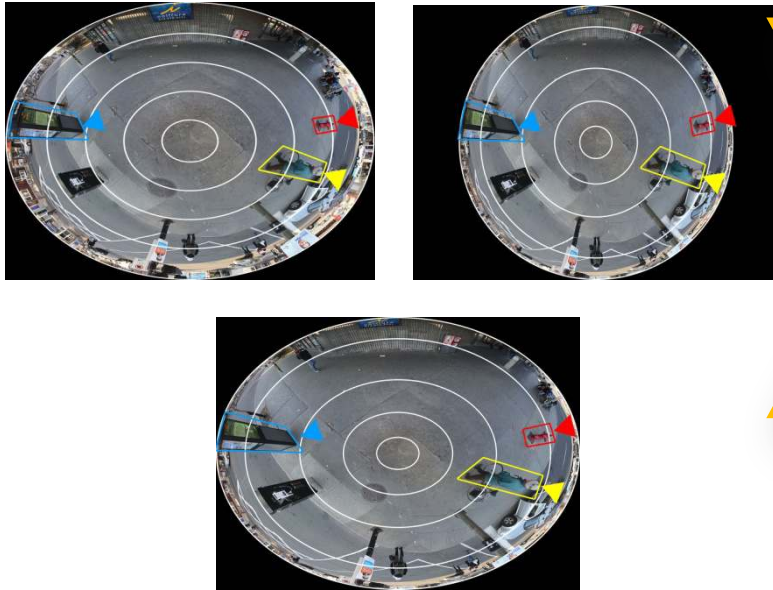

Panomorph Images (raw/original)

Image Projections (dewarped)

DISPARATE SOURCES, CONNECTED VISION

Capture 360 images from disparate sources (drones, cars, smartphones, security cameras, etc)...process with *standardized dewarping engine and matching algorithms.*

ImmerVision Enables 2.0: Live Encoded Information

Image Quality Preserved

Real-Time Update

Image Stabilisation/calibration

Augmented Reality

Viewing Heat Map

Device Data Analytics

Localisation

ID

Time

Medias

- 360 x 187 FoV,
- On board battery, microphone, SD card,
- EIS,
- Compatible with leading software,
- For police, security, armed forces, first responders,
- Capture and experience everything all the time.