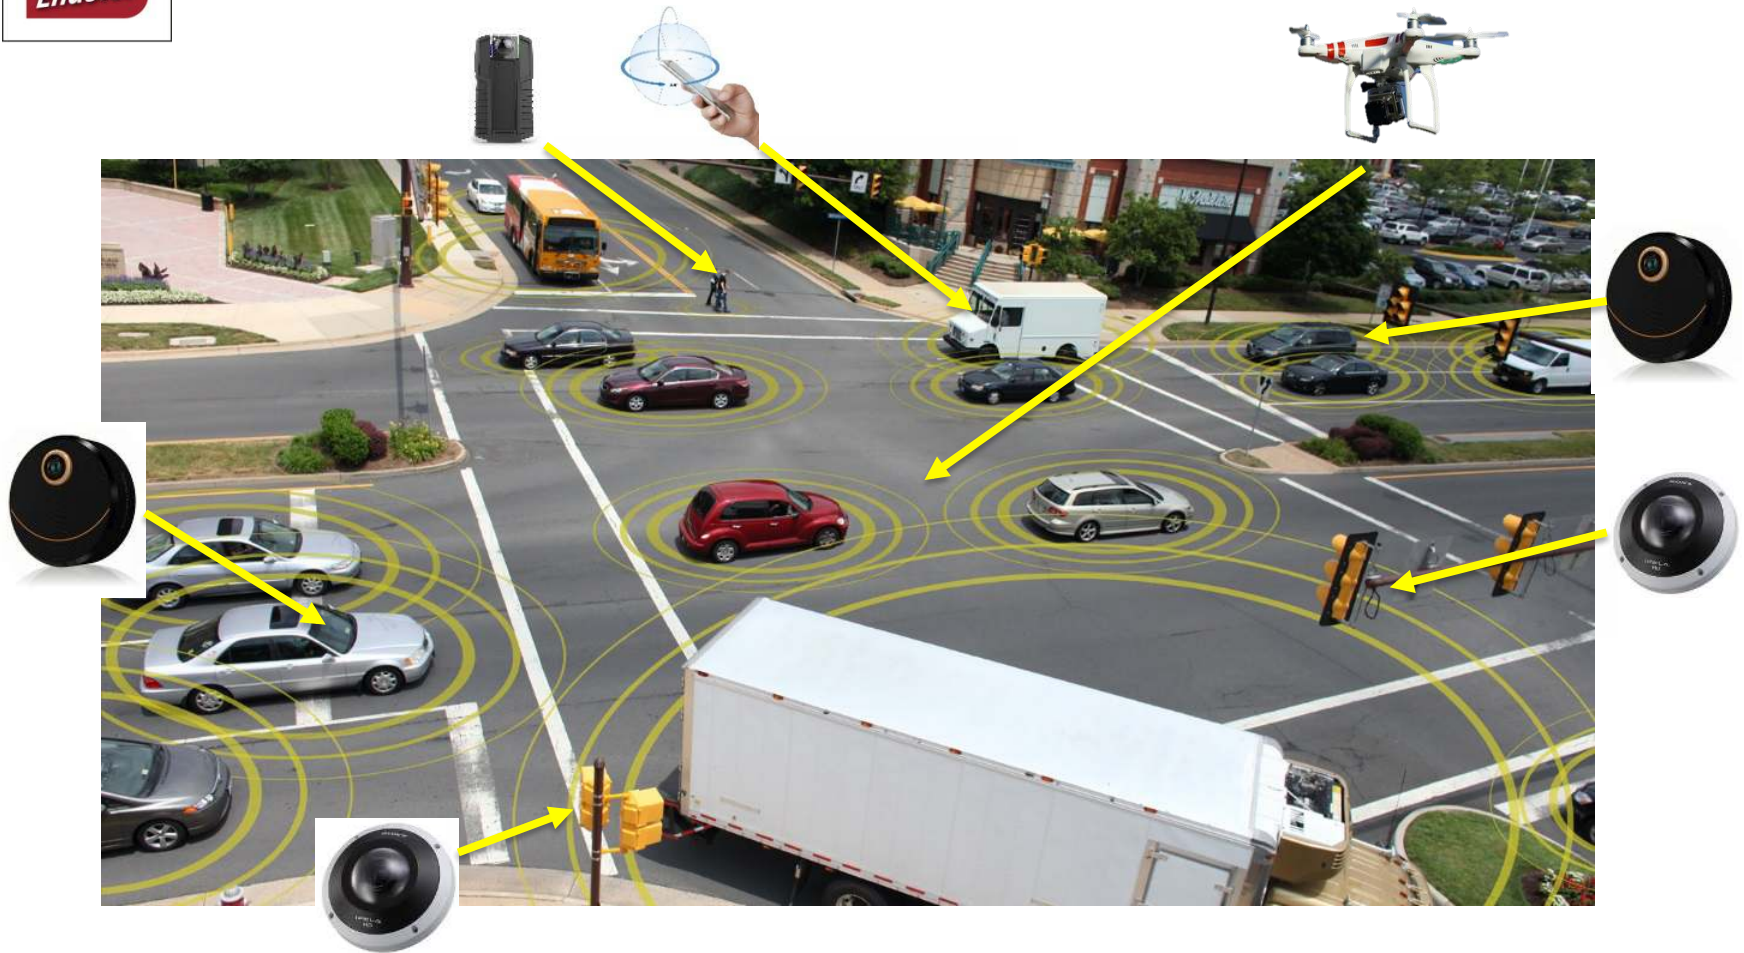

Panomorph Images (raw/original)

Image Projections (dewarped)

DISPARATE SOURCES, CONNECTED VISION

Capture 360 images from disparate sources (drones, cars, smartphones, security cameras, etc)...process with *standardized dewarping engine and matching algorithms.*

ImmerVision Enables 2.0: Live Encoded Information

Image Quality Preserved

Real-Time Update

Image Stabilisation/calibration

Augmented Reality

Viewing Heat Map

Device Data Analytics

Localisation

ID

Time

Medias

- 360 x 187 FoV,
- On board battery, microphone, SD card,
- EIS,
- Compatible with leading software,
- For police, security, armed forces, first responders,
- Capture and experience everything all the time.