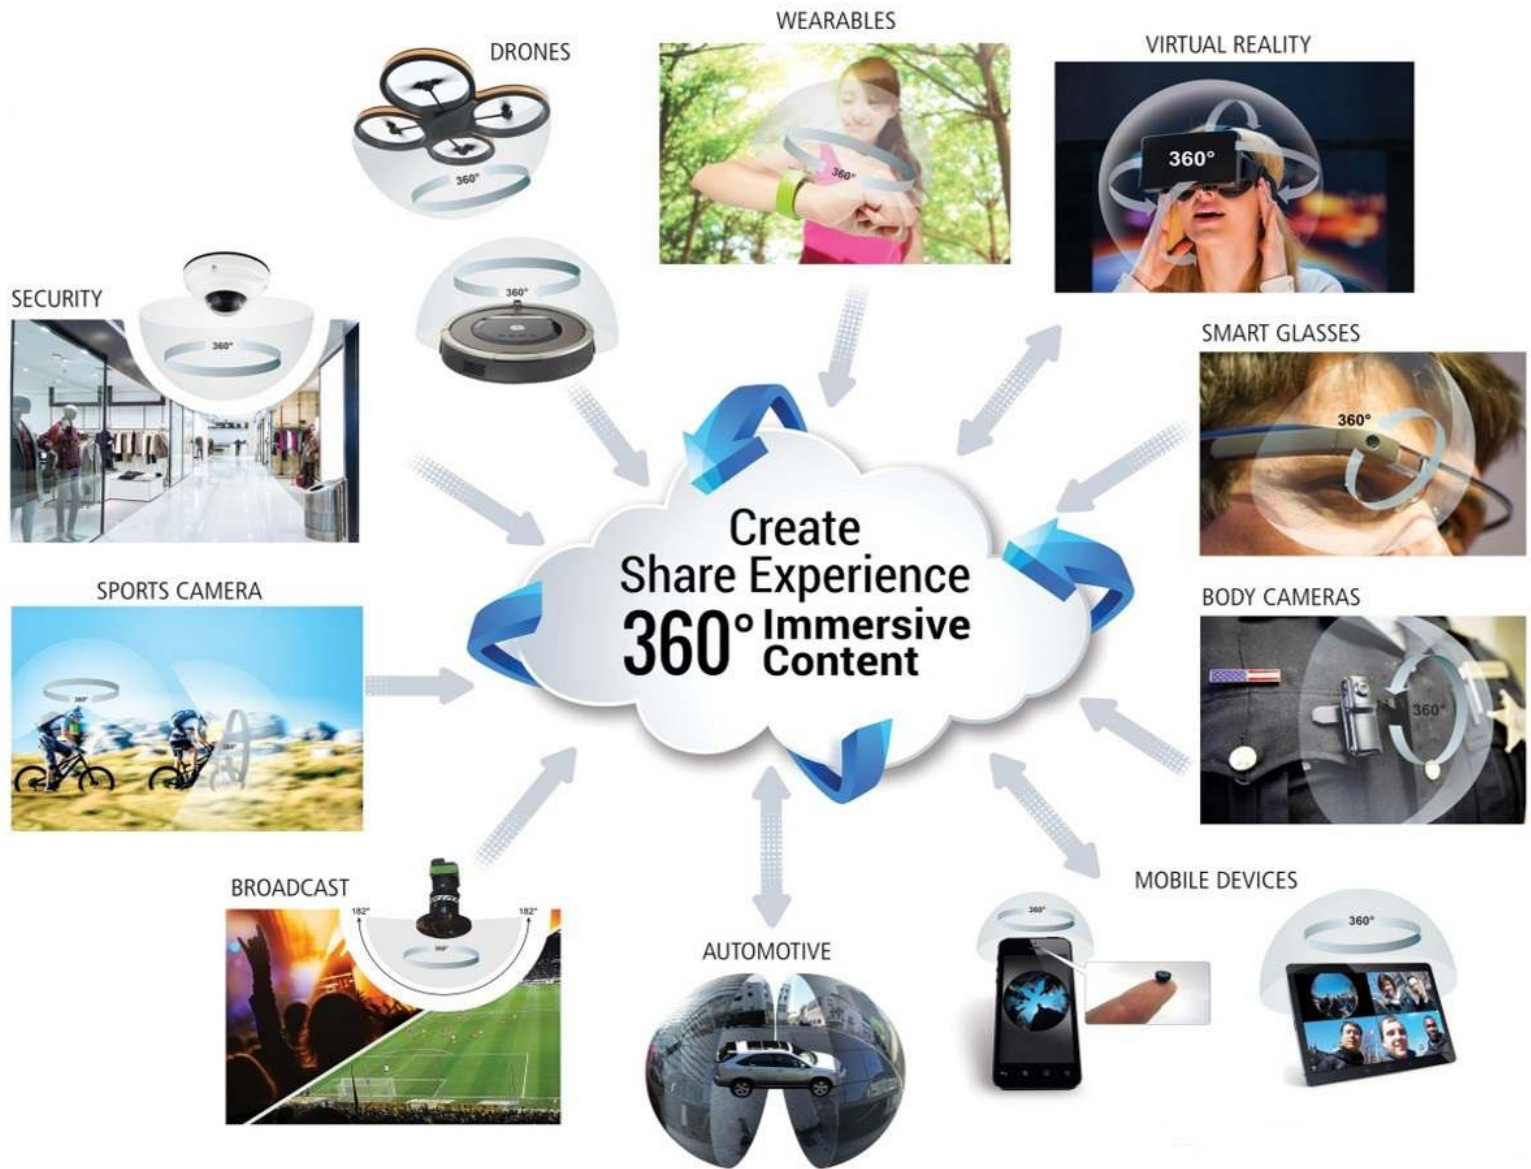

360° IMMERSIVE TECHNOLOGY:

BE THERE, IN PERSON, AT INTERNET SPEED

Presented by

Jay Murray

Vice President, Video Surveillance Applications

ImmerVision

360 APPLICATIONS

ECOSYSTEM

Panomorph Images (raw/original)

Image Projections (dewarped)

DISPARATE SOURCES, CONNECTED VISION

Capture 360 images from disparate sources (drones, cars, smartphones, security cameras, etc)...process with *standardized dewarping engine and matching algorithms.*

MOBILE SITUATIONAL AWARENESS

MOBILE APPLICATIONS

Create and share your own high quality immersive VR and 360° content

- Panomorph technology enables the encoding of data directly inside photos and videos for instant sharing and replay on any platform
- The only wide angle optical technology miniaturized for mobile devices.

BROADCAST APPLICATIONS (6K Resolution)

Experience live high quality content on your TV or VR headset:

- 6K and more
- 240 fps
- 25gb hemispherical feed

For:

- Live broadcast of sports, events, short or long filming.