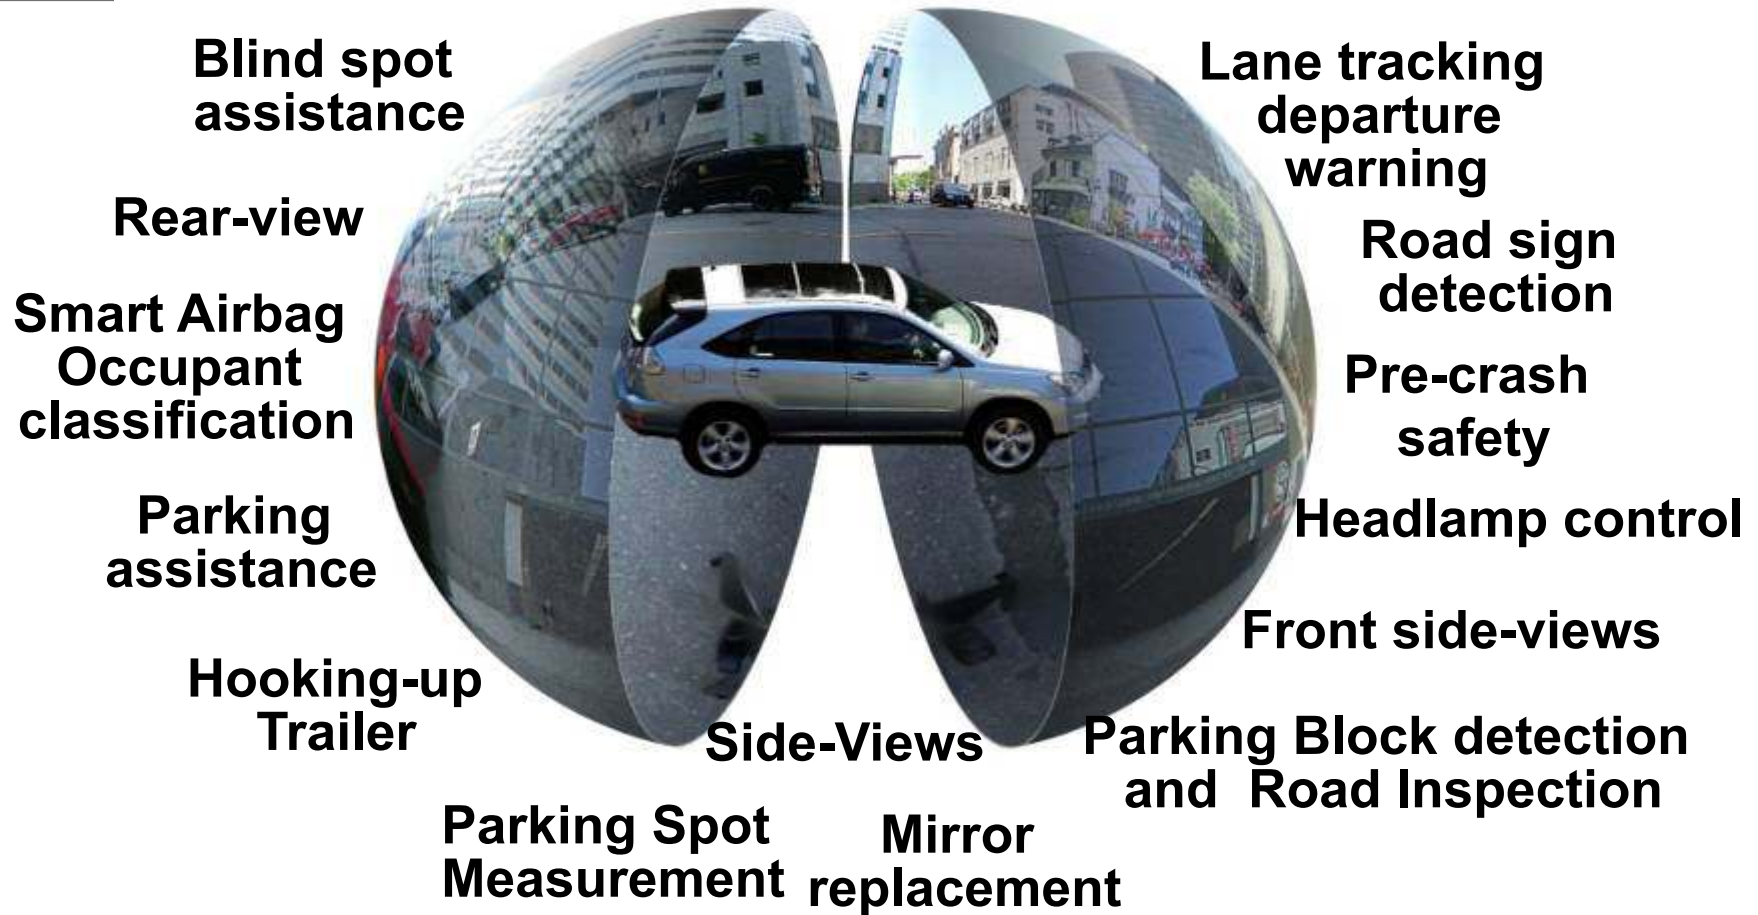

Panomorph Images (raw/original)

Image Projections (dewarped)

DISPARATE SOURCES, CONNECTED VISION

Capture 360 images from disparate sources (drones, cars, smartphones, security cameras, etc)...process with *standardized dewarping engine and matching algorithms.*

ID

Time

Medias

- 360 x 187 FoV,
- On board battery, microphone, SD card,
- EIS,
- Compatible with leading software,
- For police, security, armed forces, first responders,
- Capture and experience everything all the time.

MOBILE SITUATIONAL AWARENESS

MOBILE APPLICATIONS

Create and share your own high quality immersive VR and 360° content

- Panomorph technology enables the encoding of data directly inside photos and videos for instant sharing and replay on any platform
- The only wide angle optical technology miniaturized for mobile devices.