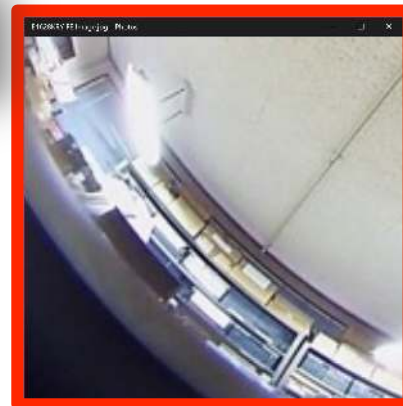

CERTIFIED CAMERAS

CERTIFIED SOFTWARE

Targeted Distortion Increase (Example)

Fisheye

Panomorph

Fisheye

Panomorph

Fisheye

Panomorph Images (raw/original)

Image Projections (dewarped)

DISPARATE SOURCES, CONNECTED VISION

Capture 360 images from disparate sources (drones, cars, smartphones, security cameras, etc)...process with *standardized dewarping engine and matching algorithms.*